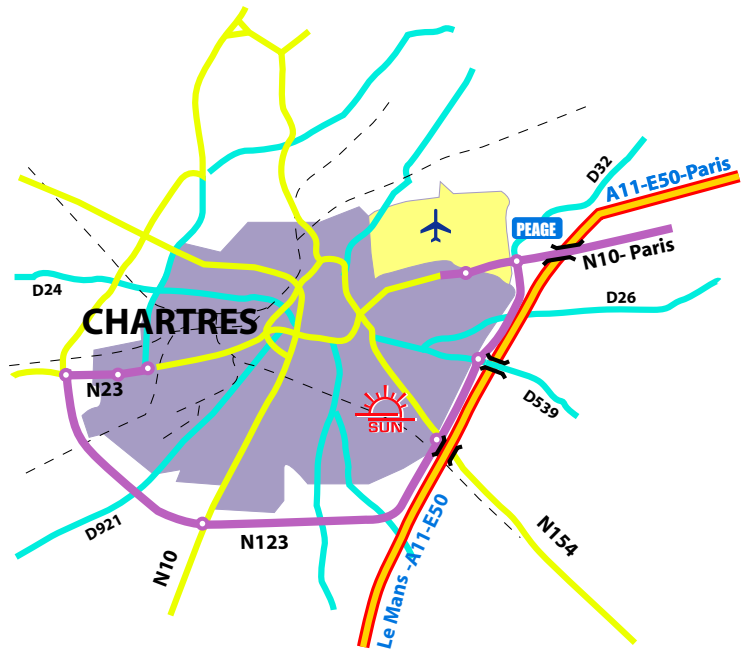

**Asahi Diamond Industrial Europe SAS**

47 avenue d'Orléans  
BP 841 F-28011 CHARTRES CEDEX France  
Tel: 00 33 2 37 24 40 86  
Fax: 00 33 2 37 24 40 18

**Coming from Paris, via A11 highway:**

- Exit n°2 Chartres;
- at 1st roundabout, turn left heading to Le Mans.
- At next roundabout, turn right.
- At traffic light, turn left, E.Poillot street.
- The unit 2 is located 500m further, on left.
- The unit 1 is located at next traffic light, on the right;
- entrance via avenue d'Orléans.

**Coming from LeMans, via A11 highway:**

- Exit n°3 Chartres-Centre;
- keep on N10 road;
- at roundabout after railway crossing, turn left to direction ZI Marcille - ZI Poillot - Centre de douanes.
- On avenue d'Orléans, cross the 1st traffic light.
- The unit 1 is located just after.
- Enter on your right.