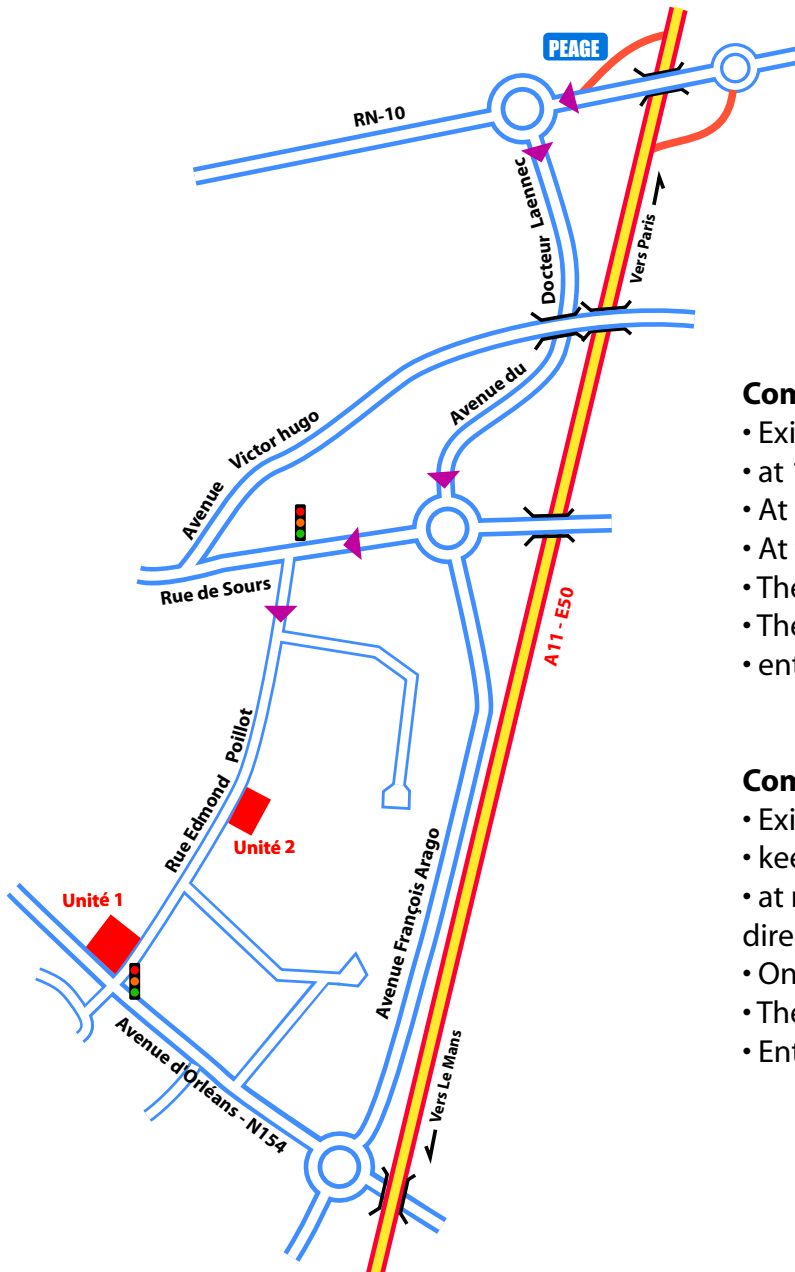

**Asahi Diamond Industrial Europe SAS**

47 avenue d'Orléans  
BP 841 F-28011 CHARTRES CEDEX France  
Tel: 00 33 2 37 24 40 86  
Fax: 00 33 2 37 24 40 18

**Coming from Paris, via A11 highway:**

- Exit n°2 Chartres;
- at 1st roundabout, turn left heading to Le Mans.
- At next roundabout, turn right.
- At traffic light, turn left, E.Poillot street.
- The unit 2 is located 500m further, on left.
- The unit 1 is located at next traffic light, on the right;
- entrance via avenue d'Orléans.

**Coming from LeMans, via A11 highway:**

- Exit n°3 Chartres-Centre;
- keep on N10 road;
- at roundabout after railway crossing, turn left to direction ZI Marcille - ZI Poillot - Centre de douanes.
- On avenue d'Orléans, cross the 1st traffic light.
- The unit 1 is located just after.
- Enter on your right.